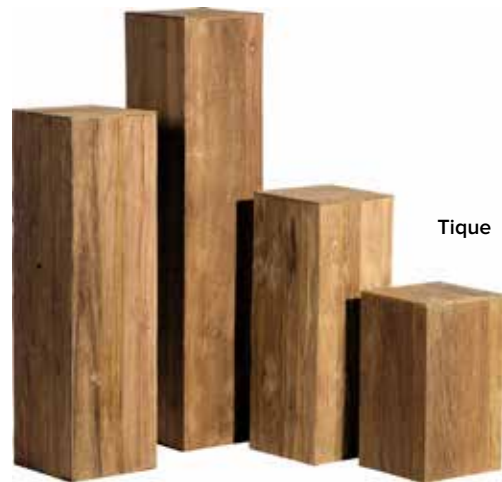

D20133 Natural Weave 49 X 100cm

E20238 Natural Weave 62 X 120cm

Luxury

Ceramic with a chrome plated finish, there's something different and fascinating about the Luxury planters.

Code

A18501 54 x 35cm

B18500 55 x 46cm

42 x 42 x 80cm

Bowls

Inspirational combination of modern and classic bowls. Look amazing on their own but even better on a pedestal, high for all to see.

Code

LINBOW1	Linik bowl	34 x 34 x 15cm
CIR1	Cirkik bowl	23.5 x 20cm
CUBEDT01	Cube bowl	16 x 16 x 16cm
KUDT1	Kubik bowl	23 x 23 x 25cm
PHNX01	Phoenix bowl	50 x 25 x 12cm
ROME01	Rome bowl	44 x 27cm
ROME02	Rome bowl	59 x 36.5cm
CURMARDT01	Curvy bowl	20 x 20 x 20cm
LOND01	London bowl	30.5 x 153cm
LOND02	London bowl	45.5 x 25.3cm

Pedestals

Chicago

New York

Rio

Tokyo

Tique

Code

TOKY01	Tokyo	35 x 60cm
TOKY02	Tokyo	35 x 75cm
TOKY03	Tokyo	35 x 90cm
CHI02	Chicago	35 x 60cm
CHI03	Chicago	35 x 90cm
CHI04	Chicago	35 x 120cm
NEWY01	New York	28 x 28 x 60cm
NEWY02	New York	34 x 34 x 90cm
NEWY03	New York	32 x 32 x 120cm
NEWY04	New York	32 x 32 x 150cm
RIO01	Rio	35 x 35 x 60cm
RIO02	Rio	35 x 35 x 90cm
RIO03	Rio	35 x 35 x 120cm
19891	Teak	30 x 30 x 75cm
17549	Teak	30 x 30 x 100cm
17550	Teak	30 x 30 x 125cm