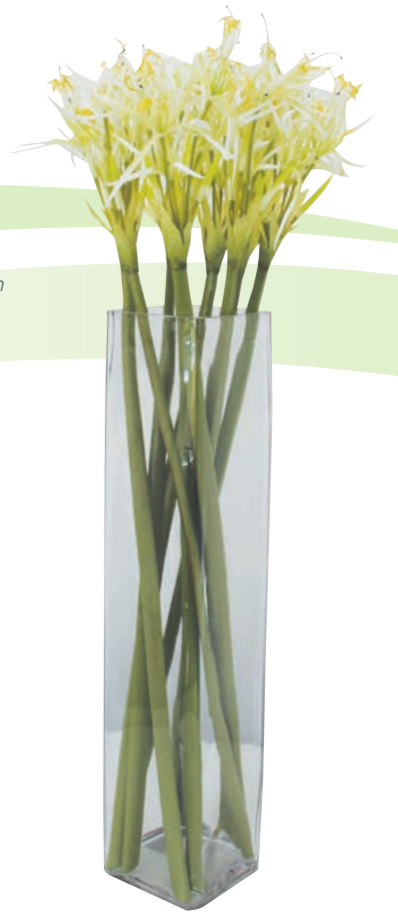

CF10
Peony Corn Fruit Vase
Size: W-10cm (total 58cm) H-54cm

Lobby Displays

Our stunning Lobby Displays will add some height and colour into any reception or lobby area.

L2
Pink Water Lillies and
Mednilla Vase
Size: W-15cm (total 65cm) H-83cm

L1
Yellow Orchid Vase
Size: W-15cm (total 27cm) H-28cm

L3
Hydrangea and Orchids Vase
Size: W-16cm (total 70cm) H-92cm

L4
Strelitzia and Bamboo Vase
Size: W-25cm H-77cm

L5
Anthurium and Palm Spray Vase
Size: W-15cm (78cm total) H-90cm

L6
Hydrangea Vase
Size: W-18cm (56cm total) H-61cm

L7
Ginger and Mixed Green Leaf Vase
Size: W-13.5cm (55cm total) H-91cm

L8
Allium, Fuji Mum Vase and Globe Thistle Vase
Size: W-13.5cm (40cm total) H-88cm

L9
Heliconia Vase
Size: W-14cm (73cm total) H-94cm

“ They are perfect for people with allergies ”

L10
Calla Rose Vase
Size: W-12cm (39cm total) H-65cm

L11
Spider Lilly Vase
Size: W-13.5cm H-88cm

Conference Displays